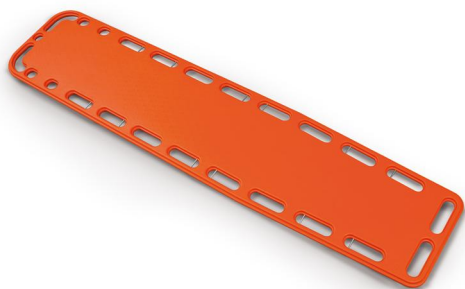

9042 Galaxy-P

Orange spinal board with pins

FEATURES

Same features as “Galaxy” spinal boards Art. 9010 and 9012 equipped with 10 plastic PINS useful for a fast fixing of restraint systems with karabiners. Supplied with 3 blets (605/MEB).

MAIN FEATURES

Length (cm)	183
Width (cm)	41
Thickness (cm)	5
Loading capacity (kg)	150
Weight (kg)	5,8
Trauma	
Usage	Immobilization
Material	ABS

ACCESSORIES

Jelly 629

Red standard head immobilizer for spinal board

574

Blue bag with 3 belts art. 572

STANDARD ACCESSORIES

605/MEB

50 mm orange belt in one piece with plastic buckle and ME.BER. ribbon
