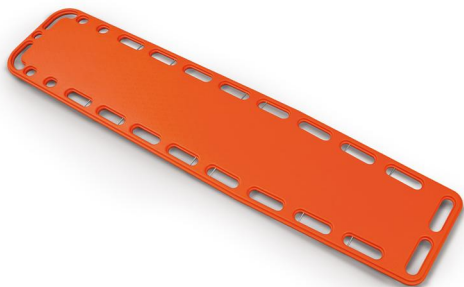

9042 Galaxy-P

Orange spinal board with pins

FEATURES

Same features as "Galaxy" spinal boards Art. 9010, 9012 and 9015 equipped with 10 plastic PINS useful for a fast fixing of restraint systems with karabiners. Supplied with 3 blets (605/MEB).

MAIN FEATURES

Length (cm)	183
Width (cm)	41
Thickness (cm)	5
Loading capacity (kg)	150
Weight (kg)	5,8
Trauma	<input checked="" type="checkbox"/>
Usage	Immobilization
Material	ABS

ACCESSORIES

Jelly 629

Orange standard head immobilizer
for spinal board