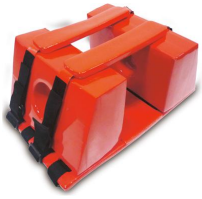

9042 Galaxy-P

Orange spinal board with pins

FEATURES

Same features as “Galaxy” spinal boards Art. 9010 and 9012 equipped with 10 plastic PINS useful for a fast fixing of restraint systems with karabiners. Supplied with 3 blets (605/MEB).

MAIN FEATURES

Length (cm)	183
Width (cm)	41
Thickness (cm)	5
Loading capacity (kg)	150
Weight (kg)	5,8
Trauma	
Usage	Immobilization
Material	ABS

ACCESSORIES

Jelly 629

Red standard head immobilizer for spinal board