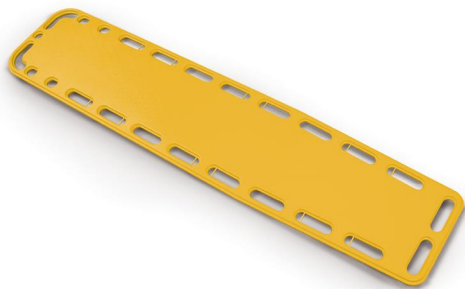

9040 Galaxy-P

Yellow spinal board with pins

FEATURES

Same features as “Galaxy” spinal boards Art. 9010 and 9012 equipped with 10 plastic PINS useful for a fast fixing of restraint systems with karabiners. Supplied with 3 belts (605/MEB).

MAIN FEATURES

Length (cm)	183
Width (cm)	41
Thickness (cm)	5
Loading capacity (kg)	150
Weight (kg)	5,8
Trauma	
Usage	Immobilization
Material	ABS

ACCESSORIES

Jelly 629

Red standard head immobilizer for
spinal board

574

Blue bag with 3 belts art. 572

STANDARD ACCESSORIES

605/MEB

50 mm orange belt in one piece
with plastic buckle and ME.BER.
ribbon
