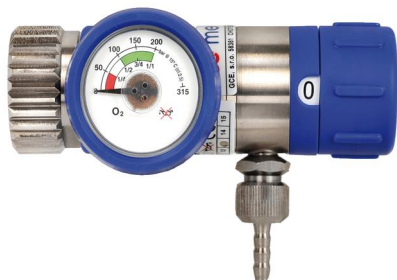

## 1452

---

Standard pressure reducer with metering device

---

### FEATURES

---

Diaphragm pressure reducer with pressure gauge and metering device for regulating oxygen delivery.