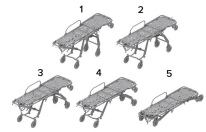

Compatible with art. 955 fixing system.

MAIN FEATURES

Usage	Transport
10G Certification	
Max loading height (cm)	71
Min loading height (cm)	69
Folded height (cm)	31
Length (cm)	197
Length with folded trolley (cm)	167
Width (cm)	57
Weight (kg)	49,5
Loading capacity (kg)	250
Multilevel	
Max height (cm)	100
Min height (cm)	39
Type	Self loading stretcher

IMAGES