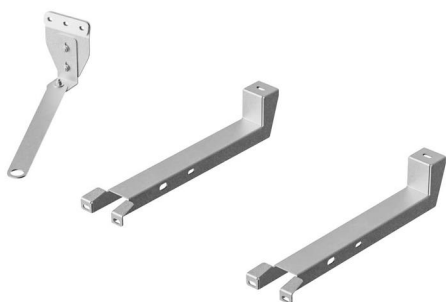

19312

Iveco daily mounting Kit for "DynaStep" mechanical steps

FEATURES

[Visita il sito Dynastep](#)

SEE ALSO

19310
FIAT DUCATO Mounting Kit for
DynaStep mechanical steps

19314
Mercedes Sprinter e Volkswagen
Crafter mounting Kit for DynaStep
mechanical steps

ACCESSORY OF

DynaStep 19300
1120 mm mechanical step
DynaStep

DynaStep 19302
800 mm mechanical step
DynaStep
