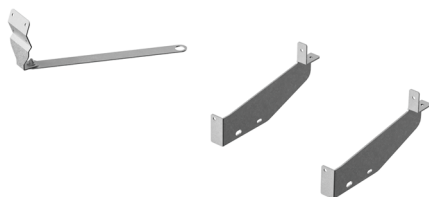

19314

Mercedes Sprinter e Volkswagen Crafter mounting Kit for DynaStep mechanical steps

FEATURES

[Visit Dynastep website](#)

SEE ALSO

19310
FIAT DUCATO Mounting Kit for
DynaStep mechanical steps

19312
Iveco daily mounting Kit for
"DynaStep" mechanical steps

ACCESSORY OF

DynaStep 19300
1120 mm mechanical step
DynaStep

DynaStep 19302
800 mm mechanical step
DynaStep
