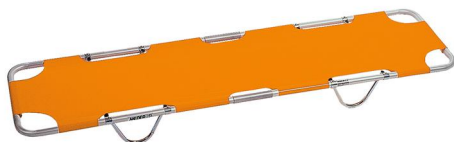

## 644 Fixed stretcher

---

Stiff fixed stretcher for storage

---

### FEATURES

Fixed rigid stretcher for storage, easily piled on top of same-type stretchers for storage optimization. Supplied with 2 quick-release straps for patient immobilization (art. 604/MEB).

- Light and handy
- Canvas in orange nylon, fire proof, impermeable, tear-resistant and easy to clean
- Sturdy aluminium frame
- Non-foldable

### MAIN FEATURES

Lying surface	Without Trendelenburg
Size	Adults
Usage	Transport
Height (cm)	17
Width (cm)	48
Max length (cm)	186
Weight (kg)	4,9
Loading capacity (kg)	170
Material	Anodized aluminium Nylon