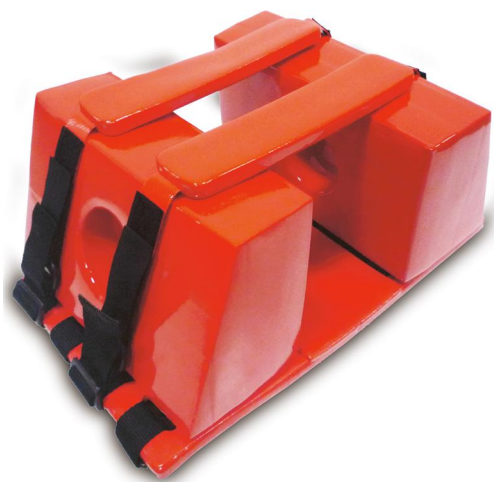

## 629 Jelly

---

Orange standard head immobilizer for spinal board

---

### FEATURES

Adjustable to every models of spinal boards. It is made of expanded materials at closed cells covered by a vinyl material.

---

### MAIN FEATURES

Trauma	
Width (cm)	40,5
Depth (cm)	25,5
Height (cm)	16,5

---

## ACCESSORY OF

---

**Galaxy 9010**  
"GALAXY" Yellow spinal board

**Galaxy 9012**  
"GALAXY" Orange spinal board

**Galaxy 9016**  
"GALAXY" Red spinal board

**Galaxy-P 9040**  
Yellow spinal board with pins