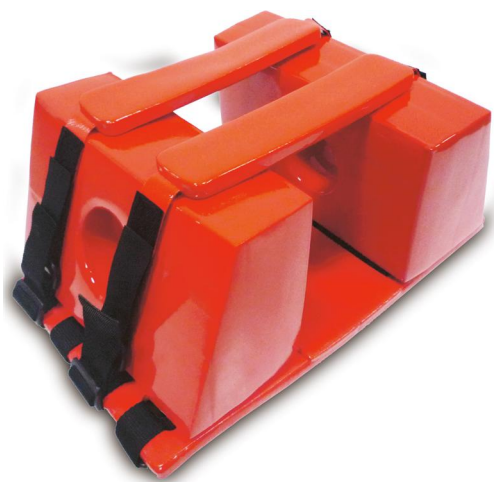

629 Jelly

Red standard head immobilizer for spinal board

FEATURES

Adjustable to every models of spinal boards. It is made of expanded materials at closed cells covered by a vinyl material.

MAIN FEATURES

Trauma	
Width (cm)	40,5
Depth (cm.)	25,5
Height (cm)	16,5

SEE ALSO

629/SLIM
Red head immobilizer with black
slim base for spinal board

ACCESSORIES

629-007

Slim black plate for art. 629 head immobilizer

ACCESSORY OF

Galaxy 9010

"GALAXY" Yellow spinal board

Galaxy 9012

"GALAXY" Orange spinal board

Galaxy-P 9040

Yellow spinal board with pins

Galaxy-P 9042

Orange spinal board with pins

Nilix 9050

Yellow basic spinal board with pins
